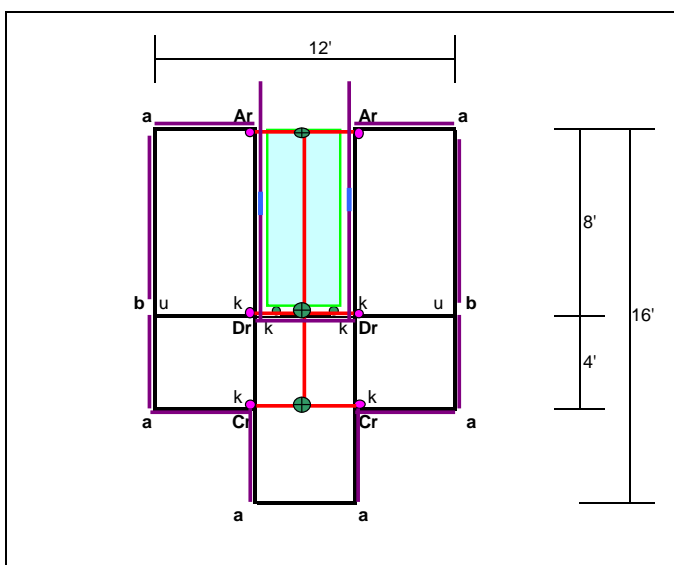

# Mod-U-Dock Paddle-Safe Kayak Dock Designs

**Paddle-Safe Kayak Dock System - Design #1**

**Paddle-Safe Kayak Dock System - Design #2**

**Paddle-Safe Kayak Dock System - Design #3**

**Paddle-Safe Kayak Dock System - Design #4**

**Paddle-Safe Adaptive Kayak Dock System - Design #3A**

**Paddle-Safe Adaptive Kayak Dock System - Design #4A**