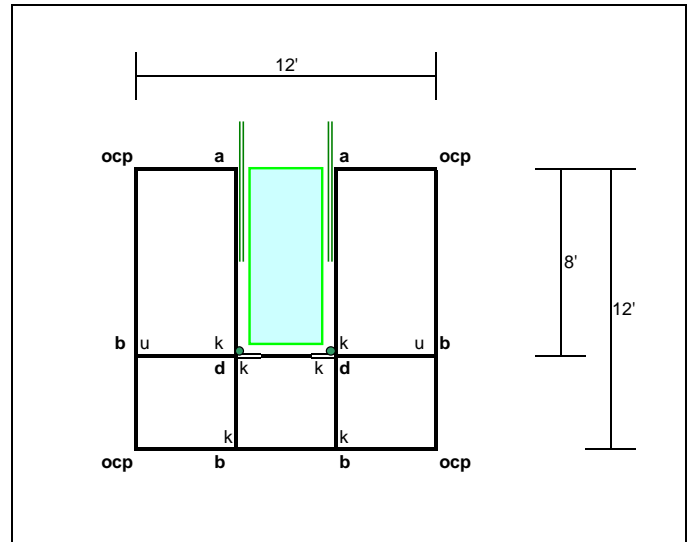

# Mod-U-Dock Paddle-Safe Kayak Dock Designs

**Paddle-Safe Kayak Dock System - Design #1**

**Paddle-Safe Kayak Dock System - Design #2**

**Paddle-Safe Kayak Dock System - Design #3**

**Paddle-Safe Kayak Dock System - Design #4**

**Paddle-Safe Adaptive Kayak Dock System - Design #3A**

**Paddle-Safe Adaptive Kayak Dock System - Design #4A**