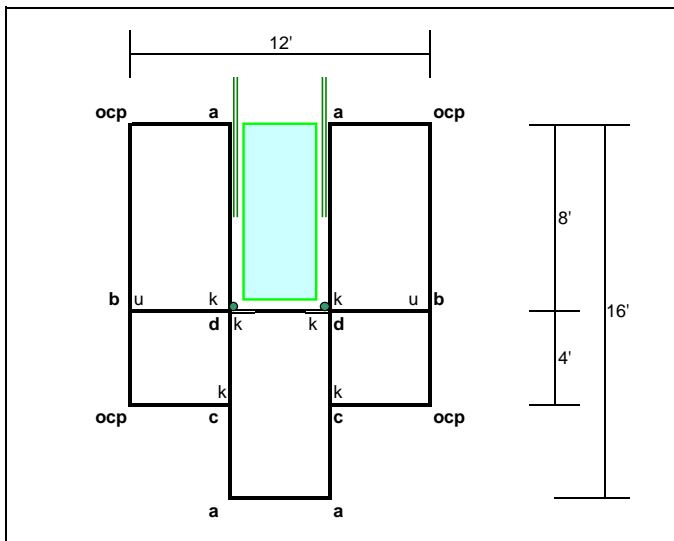

# Mod-U-Dock Paddle-Safe Kayak Dock Designs

**Paddle-Safe Kayak Dock System - Design #1**

**Paddle-Safe Kayak Dock System - Design #2**

**Paddle-Safe Kayak Dock System - Design #3**

**Paddle-Safe Kayak Dock System - Design #4**

**Paddle-Safe Adaptive Kayak Dock System - Design #3A**

**Paddle-Safe Adaptive Kayak Dock System - Design #4A**