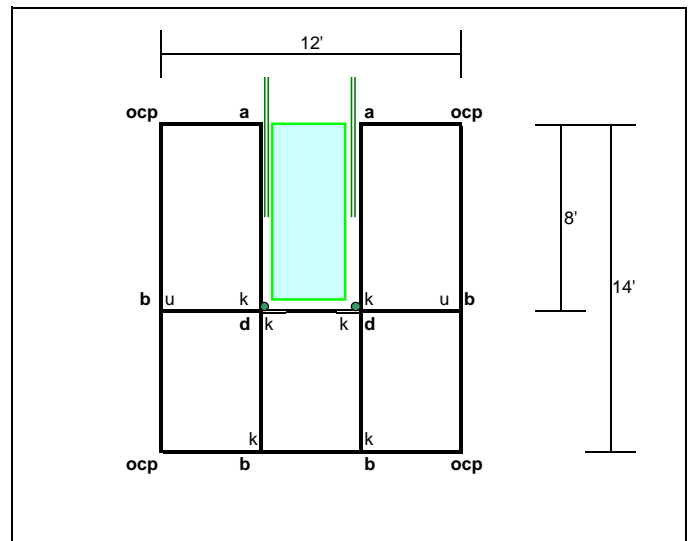

# Mod-U-Dock Paddle-Safe Kayak Dock Designs

**Paddle-Safe Kayak Dock System - Design #1**

**Paddle-Safe Kayak Dock System - Design #2**

**Paddle-Safe Kayak Dock System - Design #3**

**Paddle-Safe Kayak Dock System - Design #4**

**Paddle-Safe Adaptive Kayak Dock System - Design #3A**

**Paddle-Safe Adaptive Kayak Dock System - Design #4A**