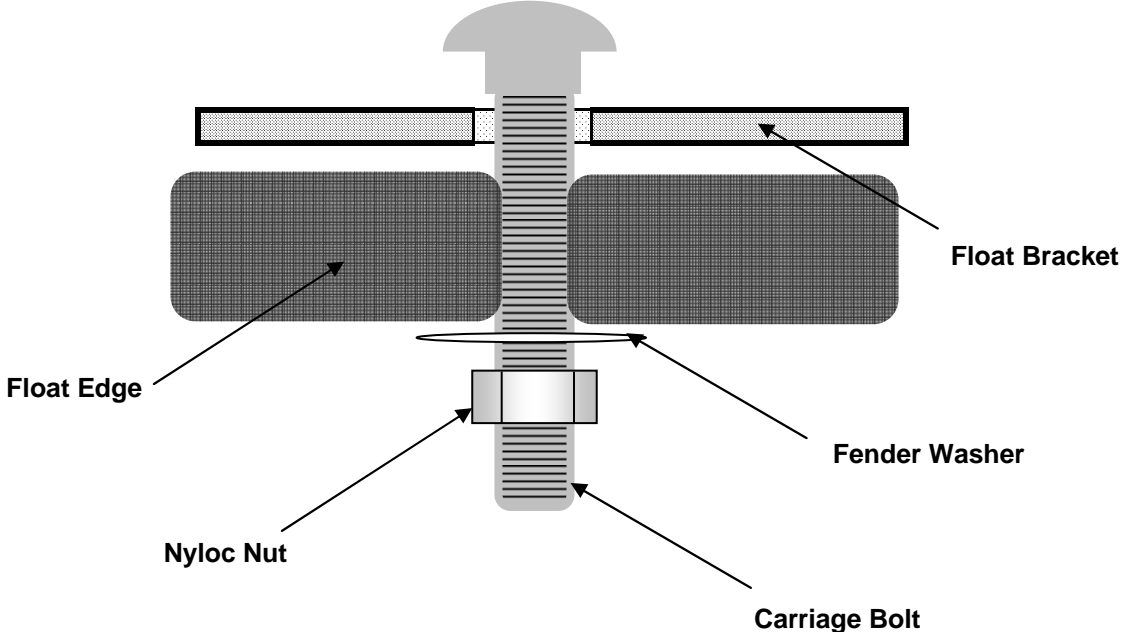

Float Fastener Hardware Installation

Drawing Not to Scale

Float Fastener Kit (Displayed) :
Qty 4 - 5/16" x 2 1/2" Carriage Bolt
Qty 4 - 5/16" Fender Washer
Qty 4 - 5/16" Nyloc Nut

Not Displayed:
Qty 1 - Float Plug